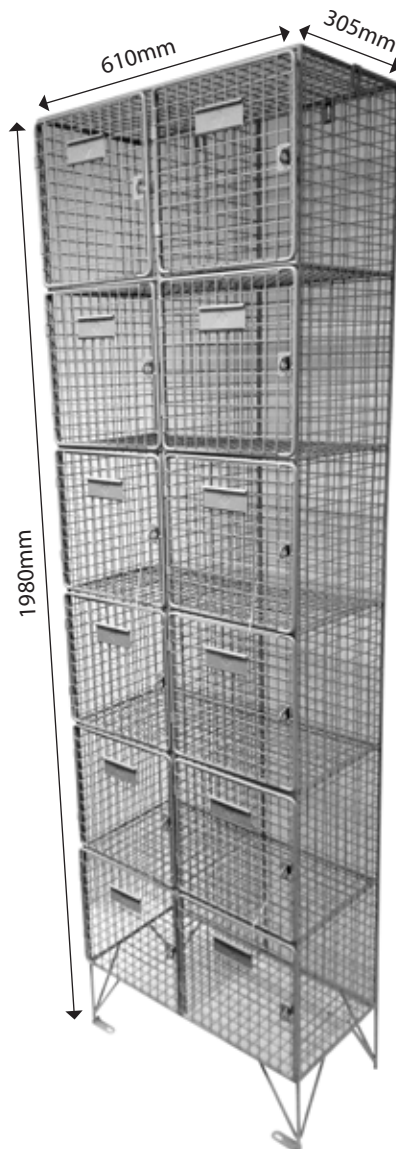

Product specification: 6 Door Mesh Locker

Product code:	1212/D6/MESH
Locker type:	6 door mesh double nest
Over all dimensions:	w610 x d305 x h1980mm
Size of door:	300 x 300mm
Size of name plate:	100 x 41mm
Height of leg:	160mm
Thickness of powder coated:	0.15mm
Thickness of wire:	8mm rod, mesh section 25 x 25mm
Other features:	Floor & wall fixings, integral name plates, hasp and staple
Net weight:	29kg