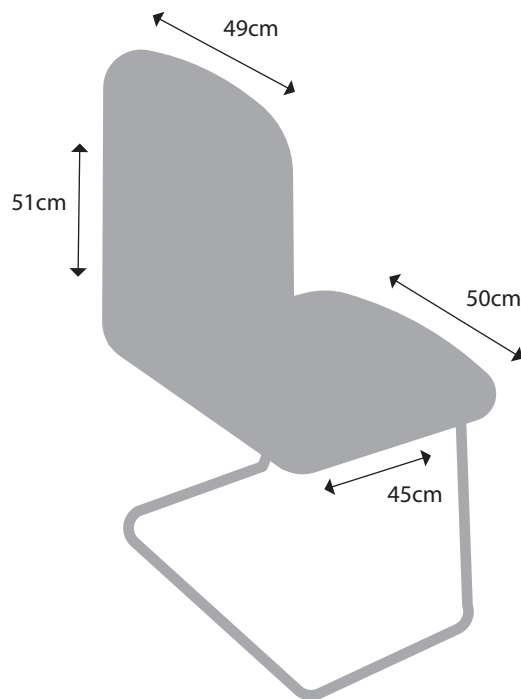

# Product specification: Trojan V

Chair type:

Back dimensions/material:

Back foam density/ thickness:

Seat dimensions/material:

Armrest dimensions:

Seat foam density/ thickness:

Mesh/Fabric/Foam fire retardancy:

Cantilever base specification:
